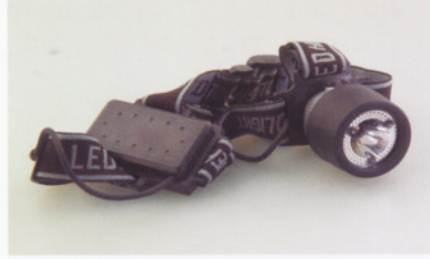

F15-2
HEADLAMP 12LED WITH 1 HALOGEN BULB
RECHARGEABLE

F52-2LED & KRYPTON BLUB
HEADLAMP 2LED & KRYPTON BLUB 3AAA
BATTERIES

F101B
4LED WITH TWO FUNCTION HEADLAMP
3AA BATTERIES

F9574-12LED
HEADLAMP 12LED 3AAA BATTERIES
10LED INSIDE SHINED WHITE COLOR
2LED PILOT LAMP SHINED RED COLOR

F51-3LED
3LED HEADLAMP 3AAA BATT ERIES

F58
HEADLAMP 5LED-3AAA 1/3/5LED LIGHTING
3LED BLINKING

F513
1W HEADLAMP WITH 3AAA BATTERIES

F56-1W 2LED
1W&2LED HEADLAMP 3AAA BATTERIES

F36
1W+3LED HEADLAMP 3AAA BATTERIES

F35
HEADLAMP 1W 3AAA BATTERIES

F9578-9LED
7WHITE LED 2RED LED
3AAA BATTERIES

F55
6LED+1 KRYBTON HEADLAMP
3AAA BATTERIES

F515
5LED CAP LAMP

F54-4LED
4LED MINI HEADLAMP

F53-2LED
2LED MINI HEADLAMP

F512
6LED+1 HEADLAMP WITH 3AAA
BATTERIES