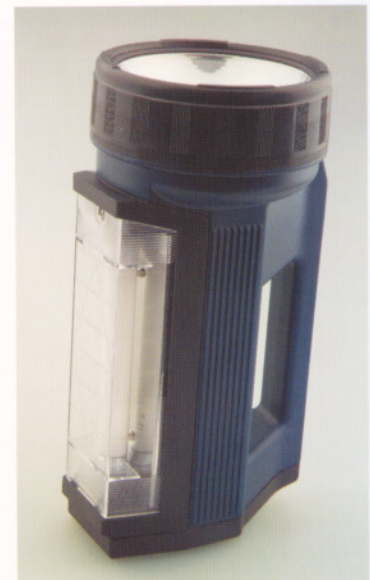

F551
CAMPING LANTERN 3W KRYPTON
SEARCH LIGHT, 4W FLUORESCENT
TUBE ONE SPARE BULB, BELT, 4D
BATTERIES