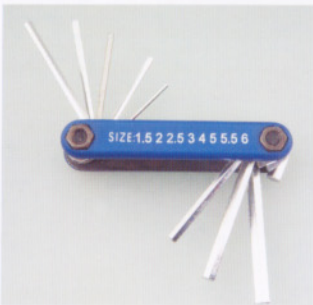

C600-96
CARABINER
WITH KNIFE 96MM

C763
7 PCS FOLDING
SCREWDRIVER SET