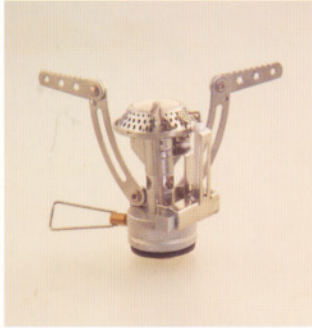

C8085C
DOUBLE WALL
COFFEE
CUP 8OZ

C8037
ENAMEL COFFEE CUP 4OZ
SIZE: DIA. 6X4.5CM
COLOR: BLACK, BLUE,
GREEN

C8035BLR-24OZ
ENAMEL CUP BLUE
RIMMED 24OZ
COLOR: BLACK, BLUE,
GREEN

C767-8
ENAMEL COFFEE POT 8 CUP
W/O RIMMED A/V
COLOR: BLACK, BLUE,
GREEN

C550
SIMPLE CAMPING GAS STOVE
SIZE:67X67X102MM

C551
SIMPLE CAMPING GAS STOVE
SIZE:46X46X105MM

C554
CAMPING GAS LAMP

C758-1
STAINLESS STEEL
COOKWARE 1 PERSON

C758-2
STAINLESS STEEL
COOKWARE 2 PERSON

C8472AL
ALUMINIUM MESS SET
C8472ST
STAINLESS STEEL MESS SET