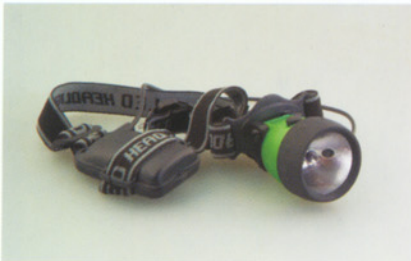

A: **C6** BOAT COMPASS WITH BULT IN LAMP
B: **C7** COMPASS FOR BOAT OR CAR

C8
CAR COMPASS WITH THERMOMETER

F15-4AA12LED
HEADLAMP 12LED WITH 1 HALOGEN
BULB 4AA BATTERIES
F33-4AA
HEADLAMP 1LED & 1 HALOGEN
BULB 4AA BATTERIES

F15-2
HEADLAMP 12LED WITH 1 HALOGEN BULB
RECHARGEABLE

F52-2LED & KRYPTON BLUB
HEADLAMP 2LED & KRYPTON BLUB 3AAA
BATTERIES

F101B
4LED WITH TWO FUNCTION HEADLAMP
3AA BATTERIES

F9574-12LED
HEADLAMP 12LED 3AAA BATTERIES
10LED INSIDE SHINED WHITE COLOR
2LED PILOT LAMP SHINED RED COLOR