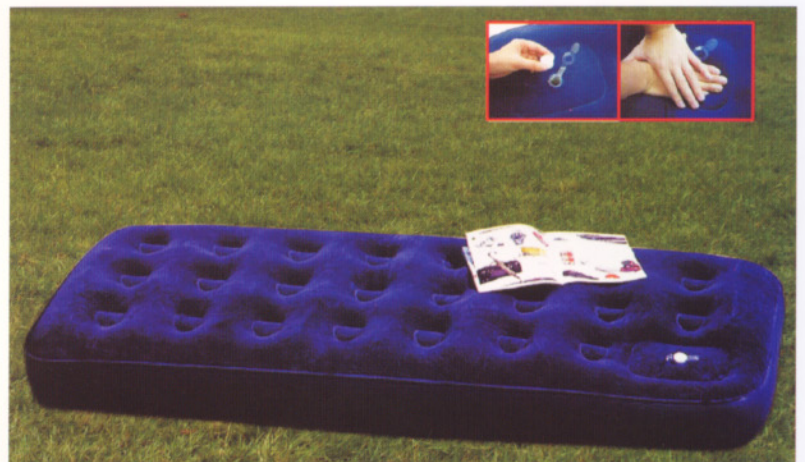

M03 FLOCKING AIR BED BUILT-IN FOOT PUMP
M03S:185X74X13CM **M03T**: 185X97X13CM
M03D:185X137X13CM **M03Q**:185X147X13CM

C8311
WATER PROOF
CONTAINER
SIZE:8X3.8X11CM

C8318
WATER PROOF
CONTAINER
SIZE:11.6X3.5X8.3CM