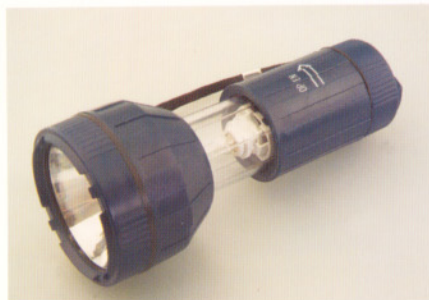

F931-1
AUTOMATIC SEA LIGHT
1D BATTERIES

F9300-3W
3W CAMPING LANTERN
4AA BATTERIES

F553
12LED CAMPING LANTERN
4AA BATTERIES

F128
CAMPING LANTERN 5W U-TUBE 4D BATTERIES
WITH REMOTE CONTROL

F966-2C
2C BICYCLE LIGHT
2.4V/0.75A BULB

F966-B-2C
2C BICYCLE LIGHT
2C 1200MA NI-CD BATTERY
2.4V/0.75A BULB

F966-A-2C
2C BICYCLE LIGHT
2C 1200MA NI-CD/2 C BATTERY
2.4V/0.75A KRYPTON BULB & 6LED

F964-8LED-3AAA
8LED 3AAA BICYCLE LIGHT

F8811
CAMPING LANTERN 4AA