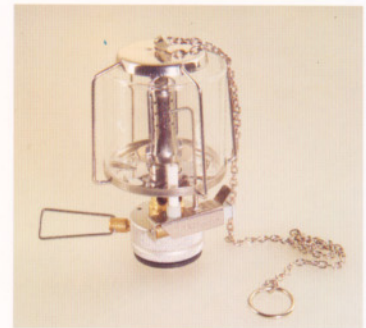

C8085C
DOUBLE WALL
COFFEE
CUP 8OZ

C8037
ENAMEL COFFEE CUP 4OZ
SIZE: DIA. 6X4.5CM
COLOR: BLACK, BLUE,
GREEN

C8035BLR-24OZ
ENAMEL CUP BLUE
RIMMED 24OZ
COLOR: BLACK, BLUE,
GREEN

C767-8
ENAMEL COFFEE POT 8 CUP
W/O RIMMED A/V
COLOR: BLACK, BLUE,
GREEN

C550
SIMPLE CAMPING GAS STOVE
SIZE:67X67X102MM

C551
SIMPLE CAMPING GAS STOVE
SIZE:46X46X105MM

C554
CAMPING GAS LAMP

C758-1
STAINLESS STEEL
COOKWARE 1 PERSON

C758-2
STAINLESS STEEL
COOKWARE 2 PERSON

C8472AL
ALUMINIUM MESS SET
C8472ST
STAINLESS STEEL MESS SET