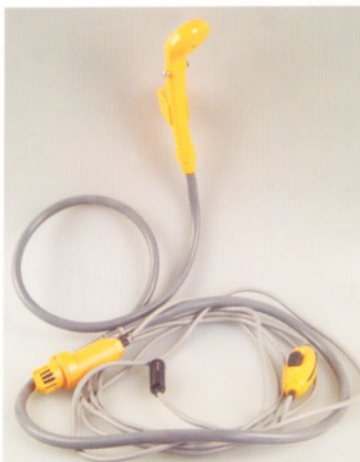

C8861-3 ELECTRIC PUMP AC220V/120V AND DC12V
C8861-1 DC ELECTRIC PUMP 12V 120W

C8861-4 RECHARGEABLE BATTERY PUMP AC 220V/4.8V
C8861-5 DRY BATTERY ELECTRIC PUMP DC 6V

C8861-2 ELECTRIC PUMP AC 220V/120V

OT952
AUTOMOBILE SHOWER SET
DC 12V CAR PLUG