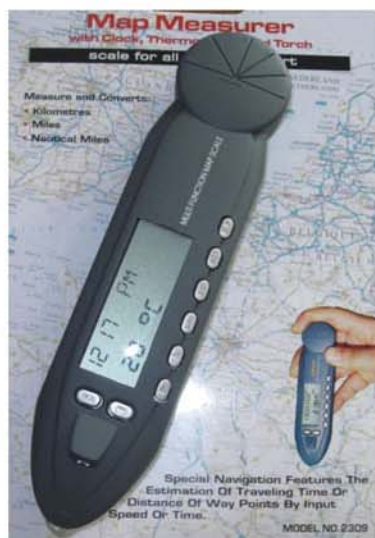

C796
DIGITAL MAP MEASURER